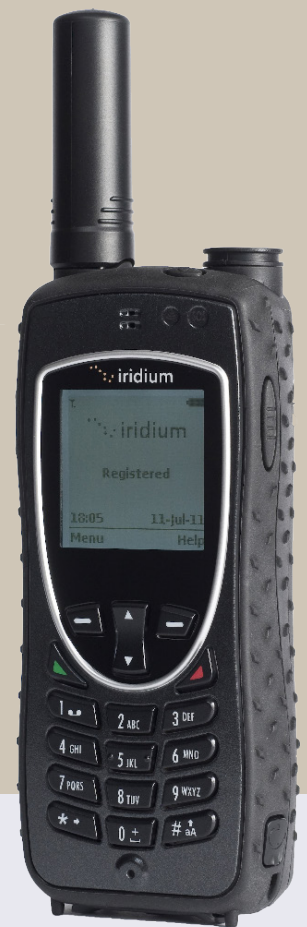

IRIDIUM EXTREME

The most advanced GSP-enabled location-based services integrated into a satellite phone.

REAL GLOBAL
COVERAGE

PROGRAMMABLE
GPS-ENABLED SOS BUT-
TON

TRACK AND MONITOR
IRIDIUM EXTREME
USERS IN REAL-TIME
FROM A WEB
PLATFORM

HIGH INGRESS
PROTECTION AND
MILITARY GRADE
DURABILITY

WIRELESS
CONNECTIVITY USING
IRIDIUM AXCESS
POINT TO ESTABLISH A
WI-FI HOTSPOT

Learn More on
iec-telecom.com

IRIDIUM EXTREME: MORE FEATURES THAN ANY OTHER HANDSET

Iridium Extreme is engineered with more features than ever before and with more accessories than any other satellite phone on the market. Providing a continuous connectivity all around the world, it provides to users with many advanced features: customizable GPS and location-based services, online tracking, emergency SOS notification, etc...

KEY FEATURES

CHARACTERISTICS

- **Dimensions:** 140 x 60 x 27 mm
- **Weight:** 247g
- **Duration:**
 - **Standby time:** Up to 30 hours
 - **Talk Time:** Up to 4 hours
- **Display:** 200 characters illuminated graphic display
- Volume, signal and battery strength meters
- Integrated speakerphone
- Quick-connect to Iridium voicemail
- Two-way SMS and short email capability
- Pre-programmable International Access code (00 or +)
- Mailbox for voice, numeric and text messages
- Military-grade ruggedness
- **Ingress Protection:** IP65
- Call history retains received, missed and dialed calls