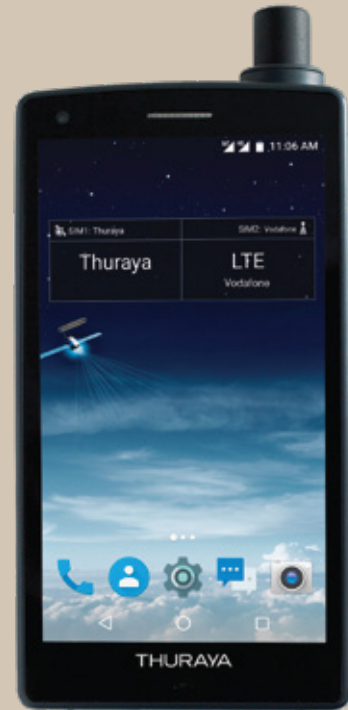

# THURAYA X5-TOUCH

The first Android satellite & GSM phone

**COMMUNICATES SEAMLESSLY BETWEEN SATELLITE & GSM MODES**

**GMPRS UP TO 60/15 KBPS (DOWNLOAD/UPLOAD)**

**HAS A DEDICATED SOS BUTTON, WHICH IS EASY TO USE IN TIMES OF DISTRESS**

**RUNS ON THE ANDROID PLATFORM FROM GOOGLE**

**PROVIDES WI-FI, BLUETOOTH AND NFC CONNECTION**

The Thuraya X5-Touch provides you with an uninterrupted network connection in any environment. It further bridges the gap between terrestrial and satellite communications through its full dual mode, and provides you the ability to have satellite and GSM smartphone modes “always on” simultaneously. It incorporates two nano SIM-card slots to easily switch between modes. Now, you can stay in touch with only one smartphone.

## Key Characteristics:

- **A talk-time of up to 11 hours** and a **standby time of up to 100 hours**
- Advanced navigation capabilities due to **GPS, BeiDou et Glonass**
- A **5.2" full HD touchscreen** made of glare resistant Gorilla glass that works even when the display is wet or while you are wearing gloves
- Works over Thuraya’s **L-band satellite network** as well as GSM networks
- **Data services** include GmPRS up to 60/15 Kbps (download/upload), circuit switched up to 9.6 Kbps, and LTE up to 300/150 Mbps (download/upload)
- Ingress protection includes **water resistance, dust resistance (IP67)**, and compliance with MIL-Standard 810 G/F (**shock, vibration, extreme temperature**)