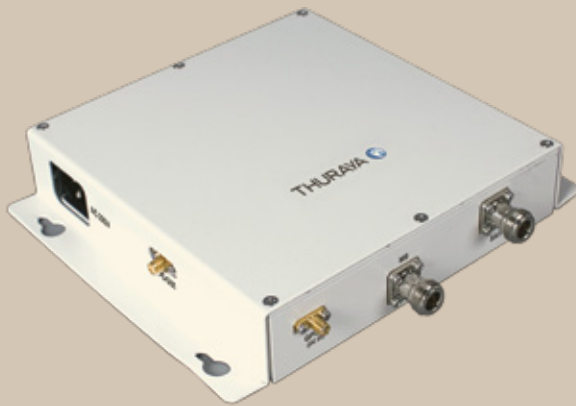

THURAYA REPEATER

LAND

Improved indoor wireless connectivity

**SUPPORTS ALL
THURAYA HANDSETS**

**AVAILABLE IN SINGLE
OR MULTI-CHANNEL
VERSIONS**

**SMALL LIGHTWEIGHT
DESIGN**

**IMPROVES WIRELESS
CONNECTIVITY**

**ENABLES VOICE, SMS,
FAX AND GMPRS**

**EASY TO INSTALL
AND OPERATE**

As a compact and cost effective solution, Thuraya Indoor Repeaters are designed to provide network coverage in indoor environments such as buildings and tunnels as well as outdoor zones with limited or no satellite reception. You can opt for a single or multi-channel repeater. With the single channel, you can handle one call or session at a time over fixed or portable versions, while multi-channel repeaters allow up to 10 users simultaneous access to Thuraya's mobile satellite services.

Benefits:

- Thuraya offers three types of Indoor Repeaters:
 - Single-Channel Repeater (fixed)
 - Single-Channel Repeater (portable)
 - Multi-Channel Repeater (fixed)
- Supports Voice, Data, and Fax up to 9.6 kbps, SMS and GmPRS up to 60/15 kbps (download/upload)
- Covers bigger spaces with multiple repeaters working together
- Ensures maximum signal strength with a rotating outdoor antenna
- Offers optimal reception to extend the battery life of the handset
- Covers area up to 100sqm (depending on room layout)
- Indoor Repeater: 120mm x 170mm x 64mm
- Outdoor Antenna: 124mm x 164mm x 51mm
- Weight Indoor Repeater: 1.2kg
- Weight Outdoor Antenna: 0.4kg
- Multi-Channel Repeaters
 - Handles up to 10 calls or sessions simultaneously
 - Covers area up to 530sqm (depending on room layout)
 - Indoor Repeater: 213mm x 180mm x 39mm
 - Outdoor Antenna: 124mm x 164mm x 51mm
 - Weight Indoor Repeater: 1.68 kg
 - Weight Outdoor Antenna: 0.4 kg