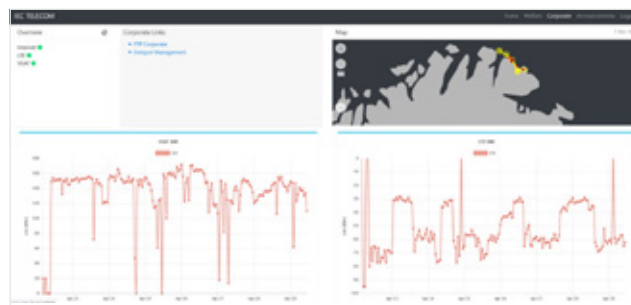

IEC TELECOM

WAN 1

Application Filters		
Title	Action	Applications
Allowed Applications	Allow	
Blocked Applications	Block	- Google Translate - WhatsApp - Windows Store

Category Filters		
Title	Action	Categories
Allowed Categories	Allow	
Blocked Categories	Block