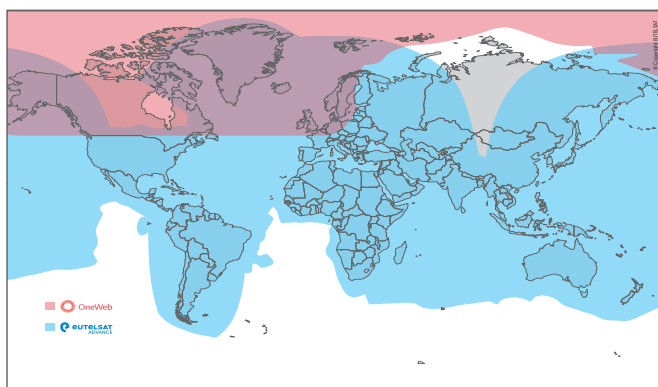

EUTELSAT ADVANCE

Dynamic, High throughput Connectivity Services

Eutelsat ADVANCE is an end-to-end managed connectivity service with redundant coverage in high-traffic regions. Purposefully designed for business continuity, it offers dependable connectivity to maritime, enterprise, government, and telecom institutions. Eutelsat's service benefits include:

High-speed network with high-power capacity

Seamless connectivity with 99% reliability

Secure back-haul services

FLEXIBLE SOLUTIONS

Service plans and bandwidth can be increased or decreased on-demand - with no commitment required for duration or volume

GLOBAL REACH

Seamlessly integrates Ku- and Ka-band capacity to reach any remote location, independent of infrastructure or terrain, over a single platform

CUTTING-EDGE TECHNOLOGY

Integrated future-proof platform, inclusive of network management and monitoring tools with intelligent band allocation and analytics

USER-CENTRIC EXPERIENCE

Control over services with dynamic interfaces, ability to deploy connectivity to remote sites and activate services or updates at the touch of a button